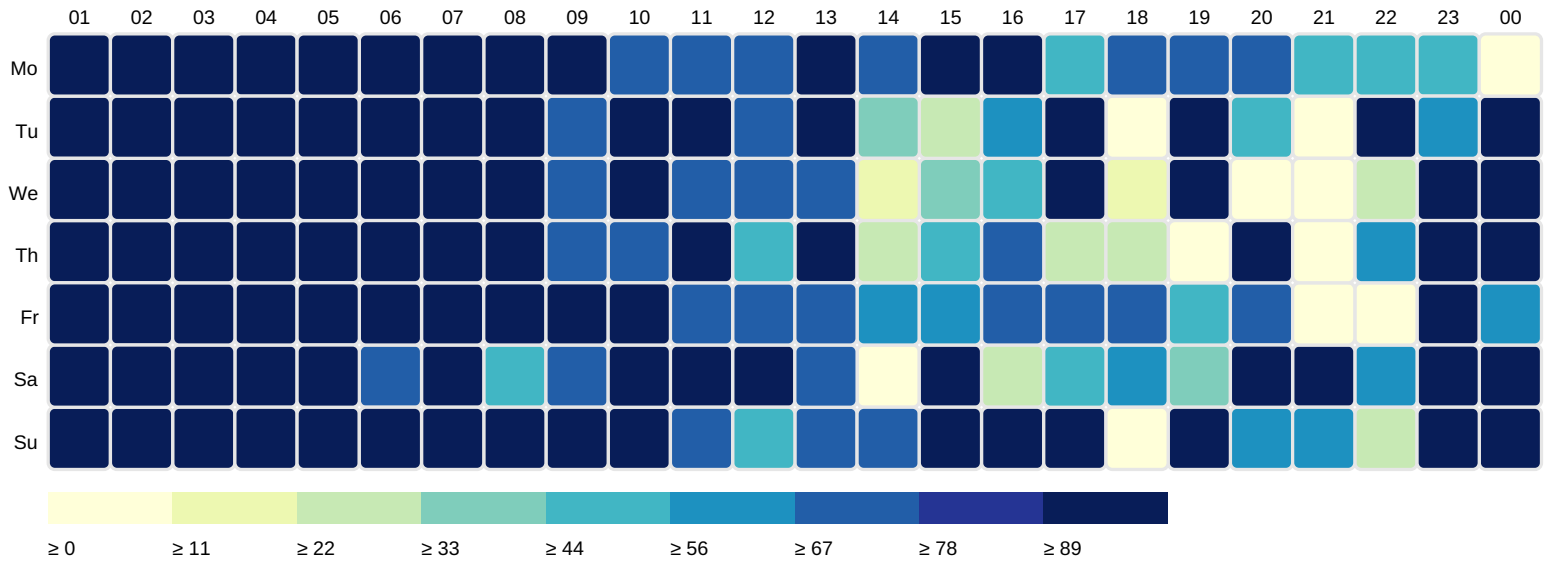

# Availability chart

From date: 2018-05-01 10:43:00 To date: 2018-07-04 10:43:03

For meter: SAG0155385243

For meter: SAG0155379763

For meter: CIR0501500243

For meter: CIR0501500263

For meter: SAG0155345864