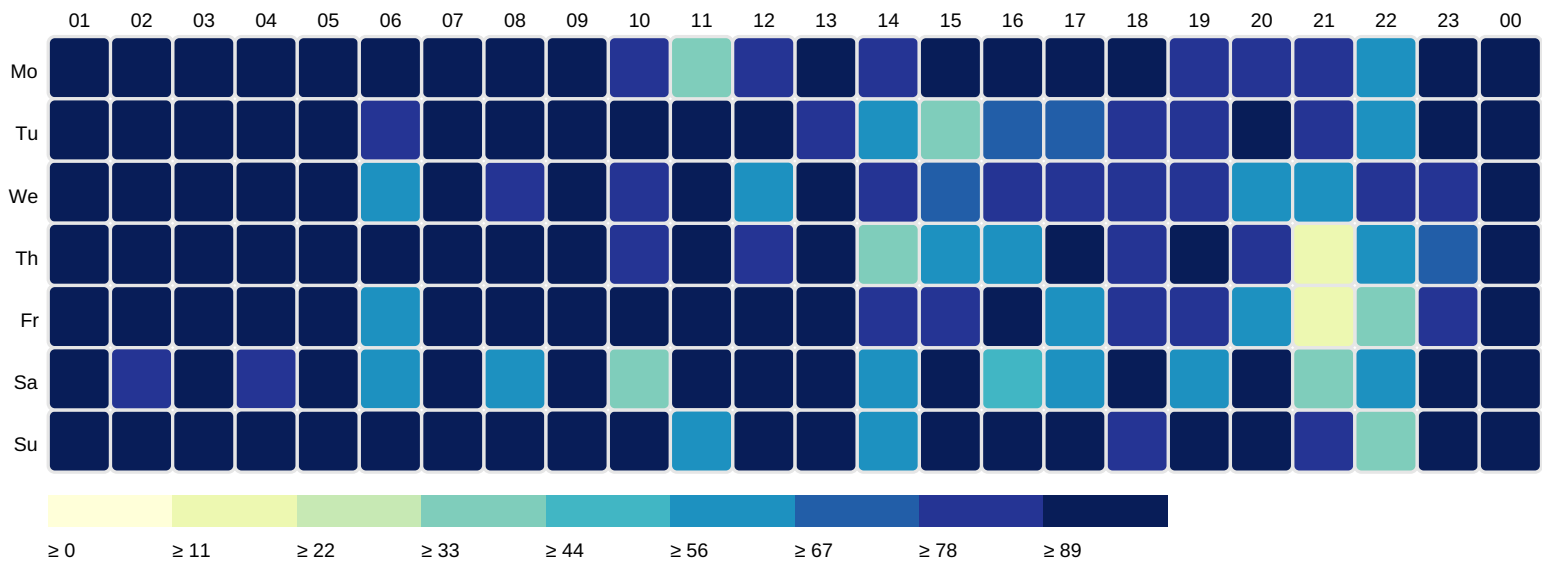

# Availability chart

From date: 2018-05-01 10:43:00 To date: 2018-07-04 10:43:03

For meter: SAG0155385243

For meter: SAG0155379763

For meter: CIR0501500243

For meter: CIR0501500263

For meter: SAG0155345864