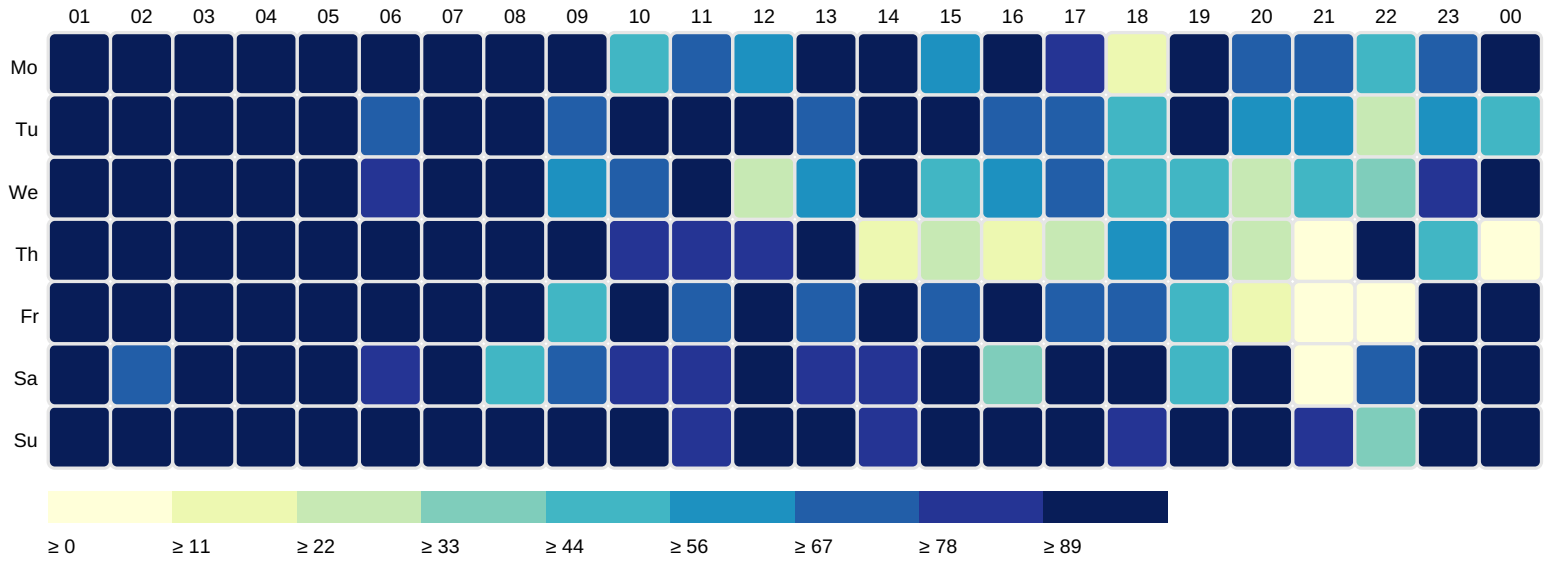

# Availability chart

From date: 2018-05-01 10:43:00 To date: 2018-07-04 10:43:03

For meter: SAG0155385243

For meter: SAG0155379763

For meter: CIR0501500243

For meter: CIR0501500263

For meter: SAG0155345864