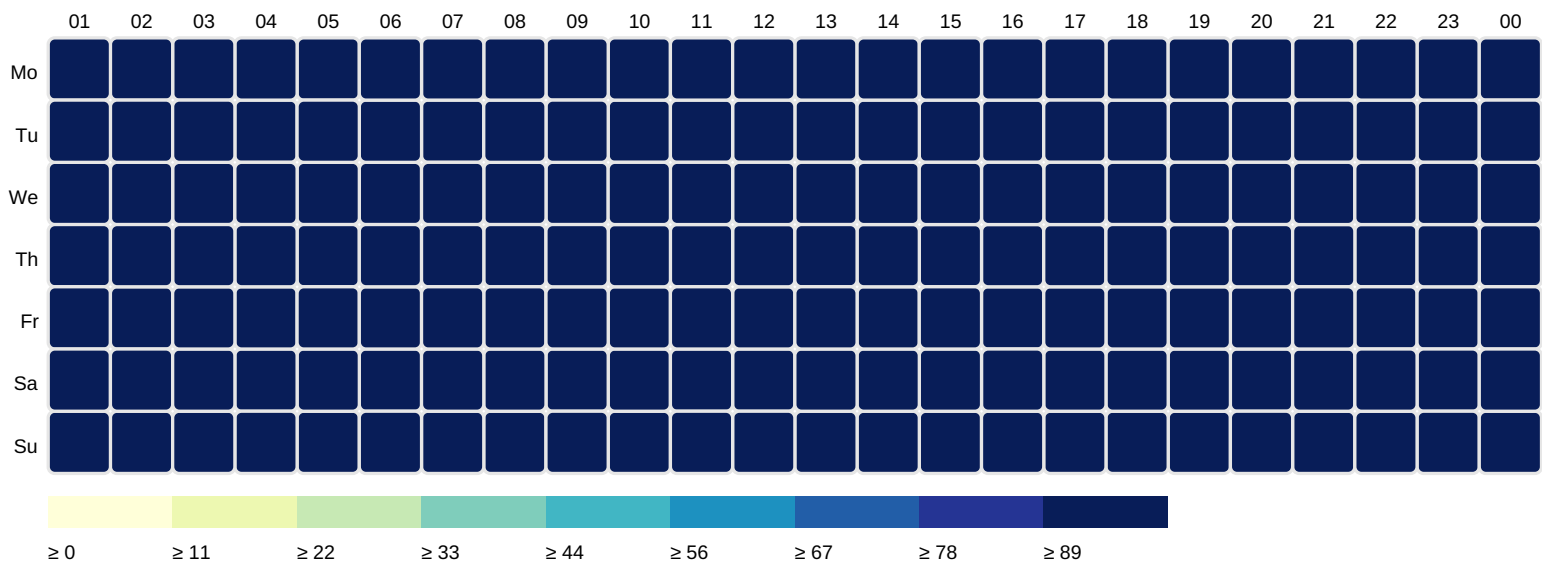

# Availability chart

From date: 2018-05-01 10:43:00 To date: 2018-07-04 10:43:03

For meter: SAG0155385243

For meter: SAG0155379763

For meter: CIR0501500243

For meter: CIR0501500263

For meter: SAG0155345864